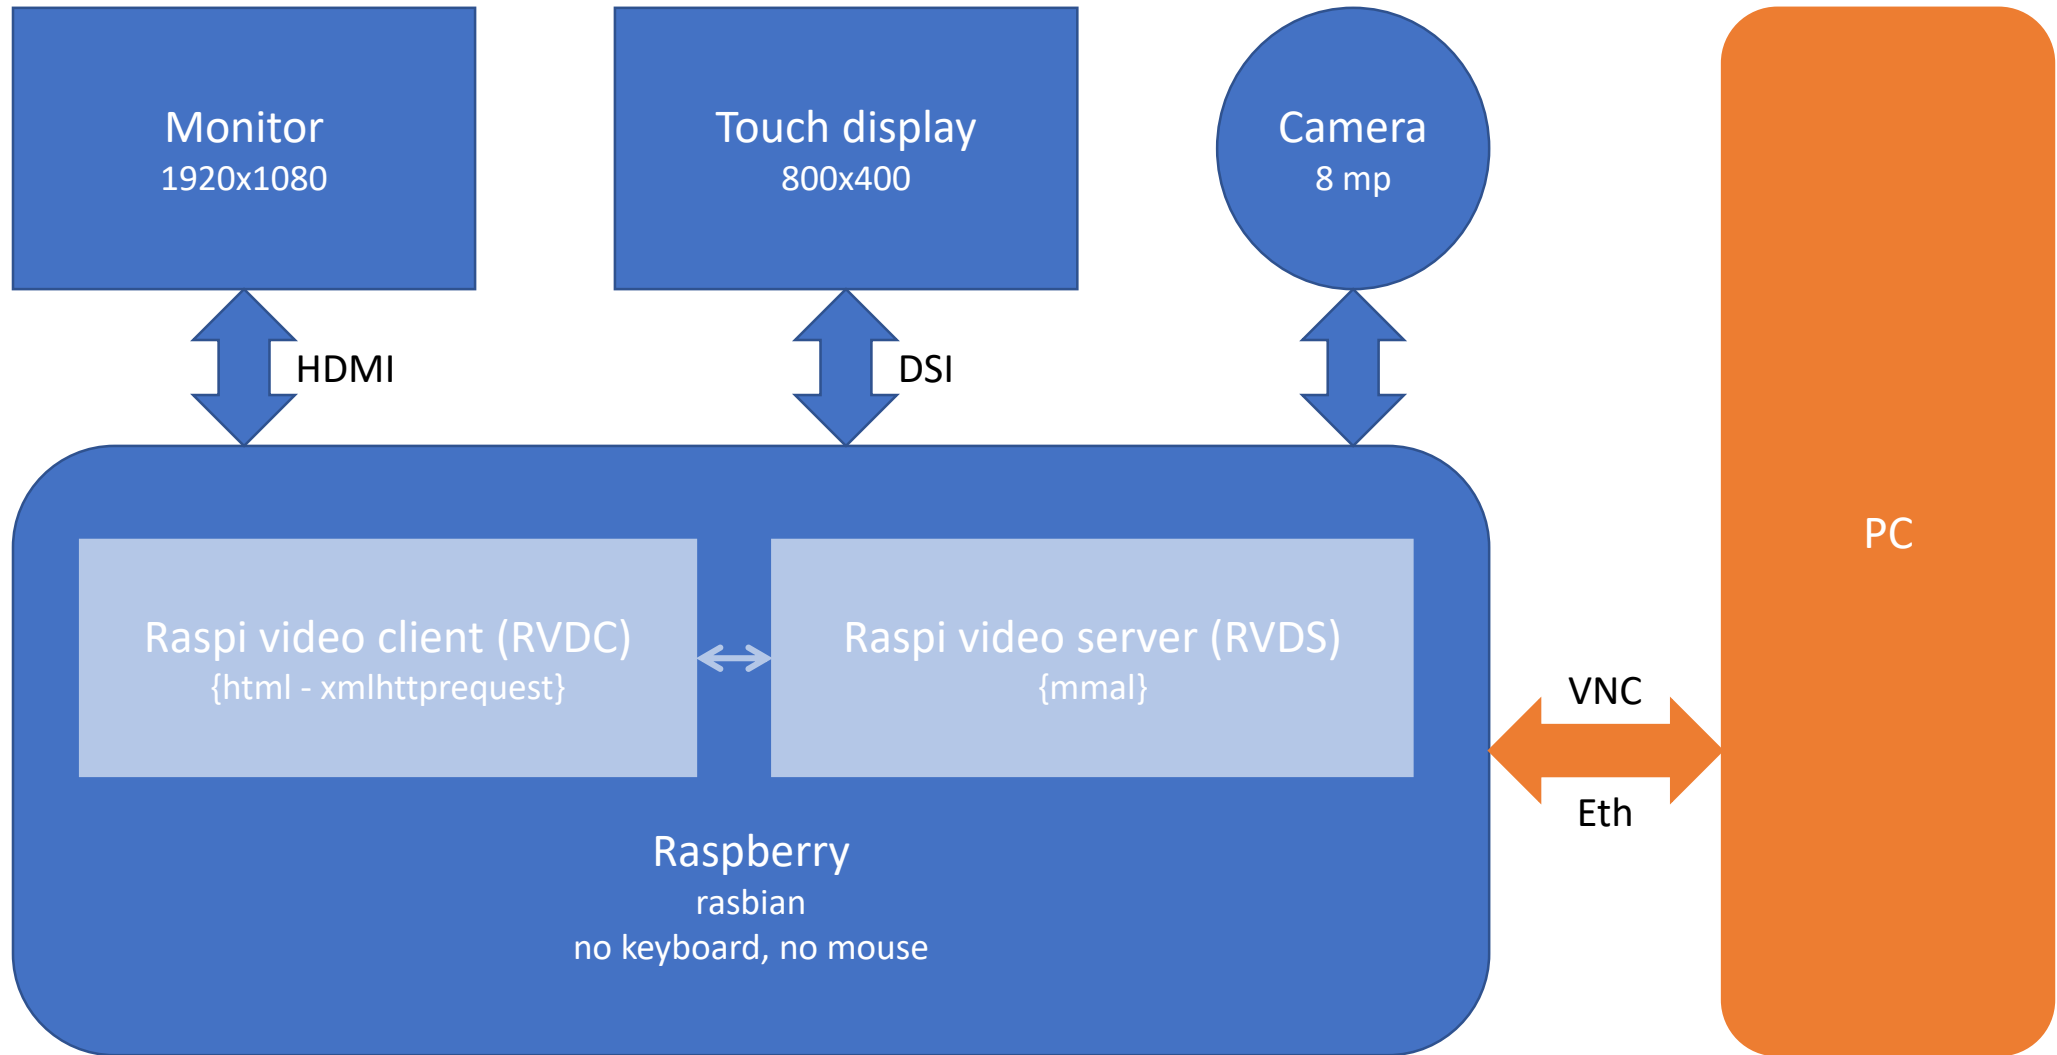

Raspberry video desk model architecture

Audio is not managed.

PC needs only to start RVD server and client.